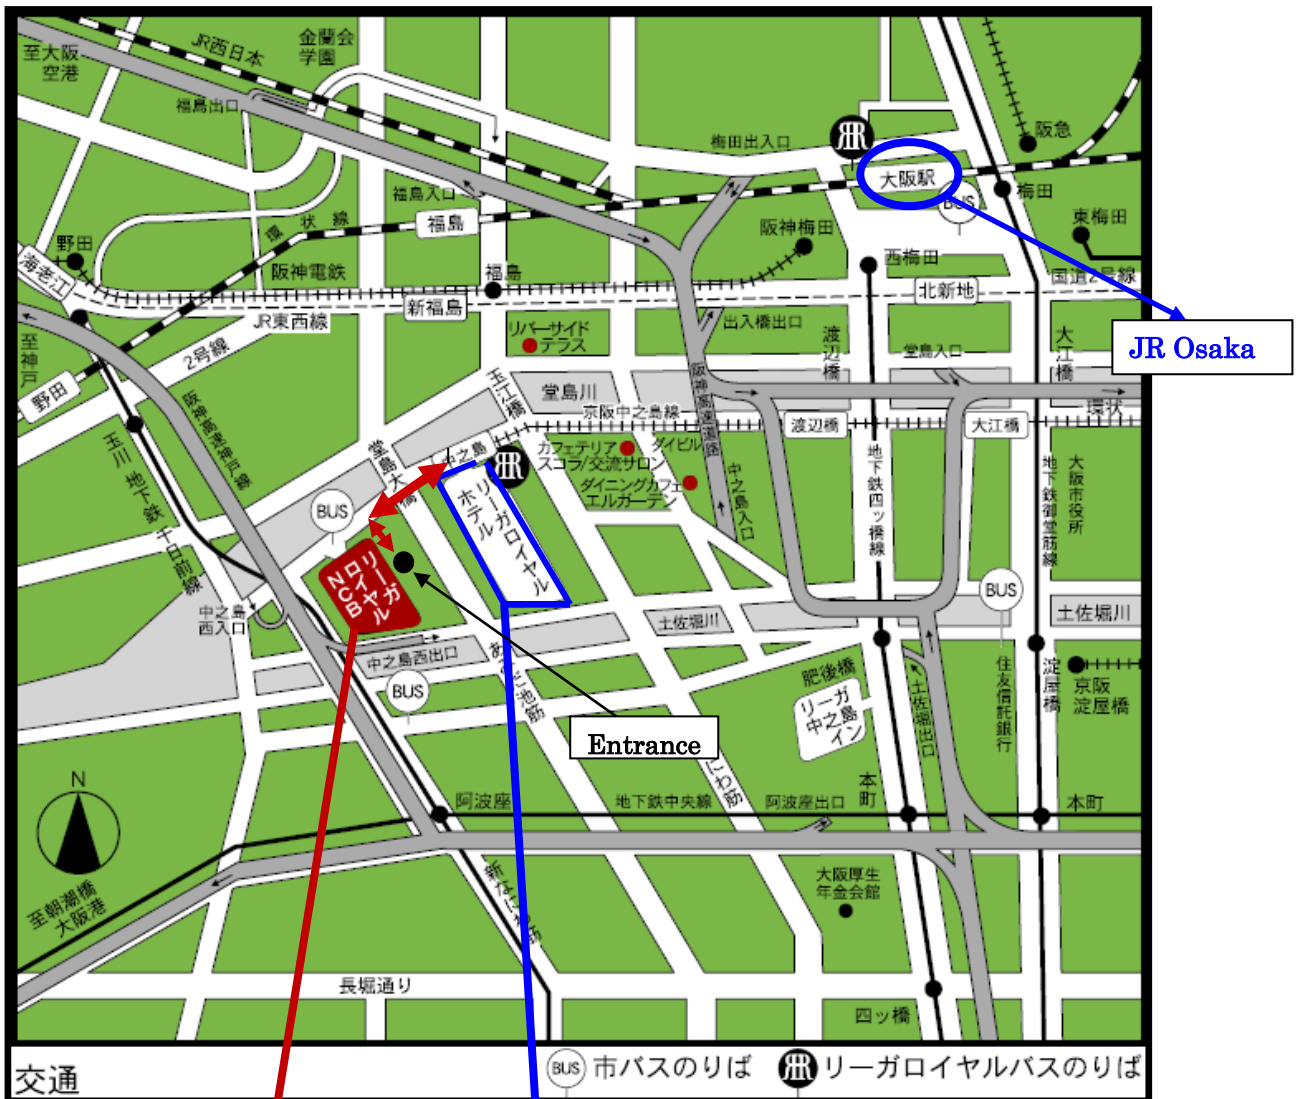

Map around the RIHGA Royal Hotel Osaka

RIHGA Royal Hotel (Osaka)

RIHGA Royal NCB (Nakanoshima Center Building):
 Venue for Welcome Reception (Sun), Symposium (Mon-Wed), Symposium Dinner (Mon)

※ About 3 to 5 minutes' walk between the hotel and NCB