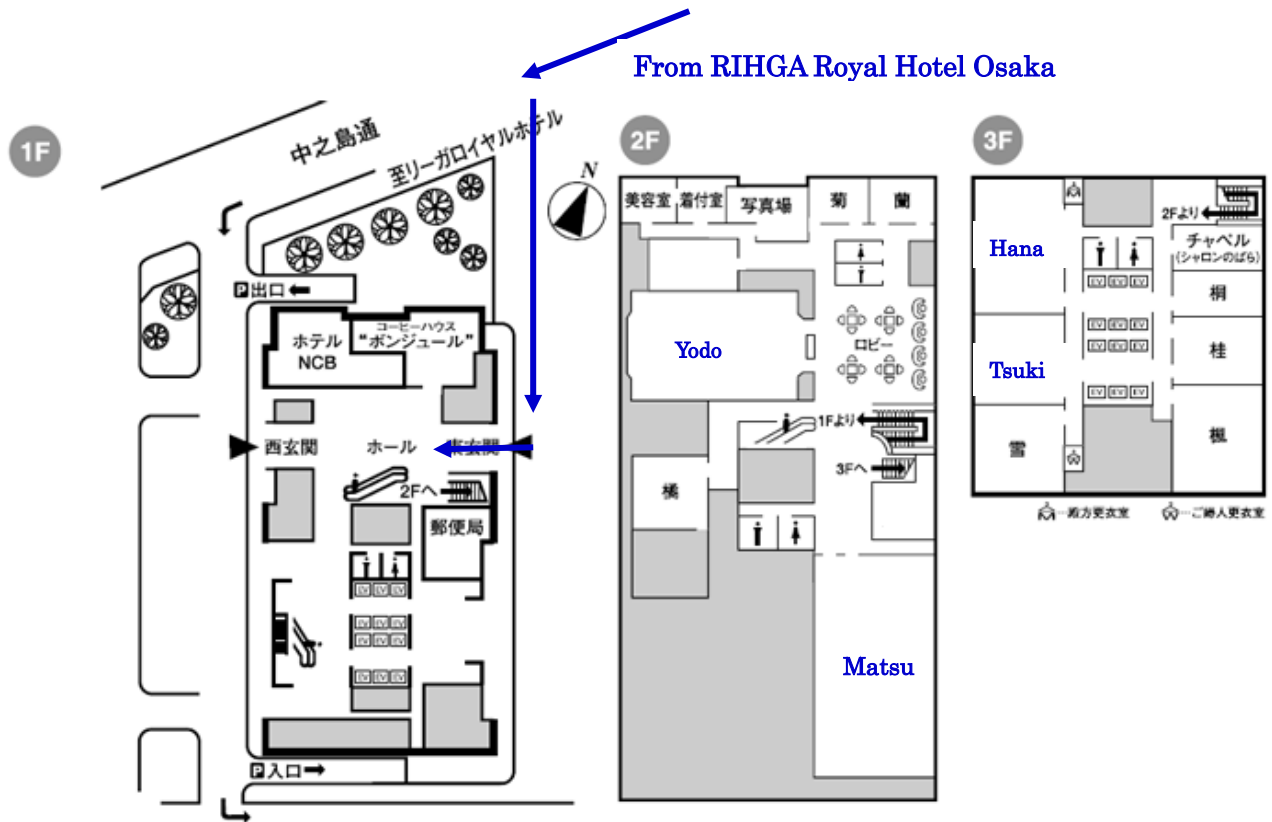

# RIHGA Royal NCB (Nakanoshima Center Building)

阪神高速神戸線中之島出口

※宴会場は2階および3階にございます。1階ホールのエスカレーターをご利用くださいませ。

Sun.	June 5	Reception	Yodo 2F
Mon.	June 6	Symposium	Hana 3F
		Poster	Tsuki 3F
		Lunch	Yodo 2F
		Dinner	Yodo 2F
Tue.	June 7	Symposium	Hana 3F
		Poster	Tsuki 3F
		Lunch	Matsu 2F
Wed.	June 8	Symposium	Hana 3F
		Poster	Tsuki 3F
		Lunch	Matsu 2F