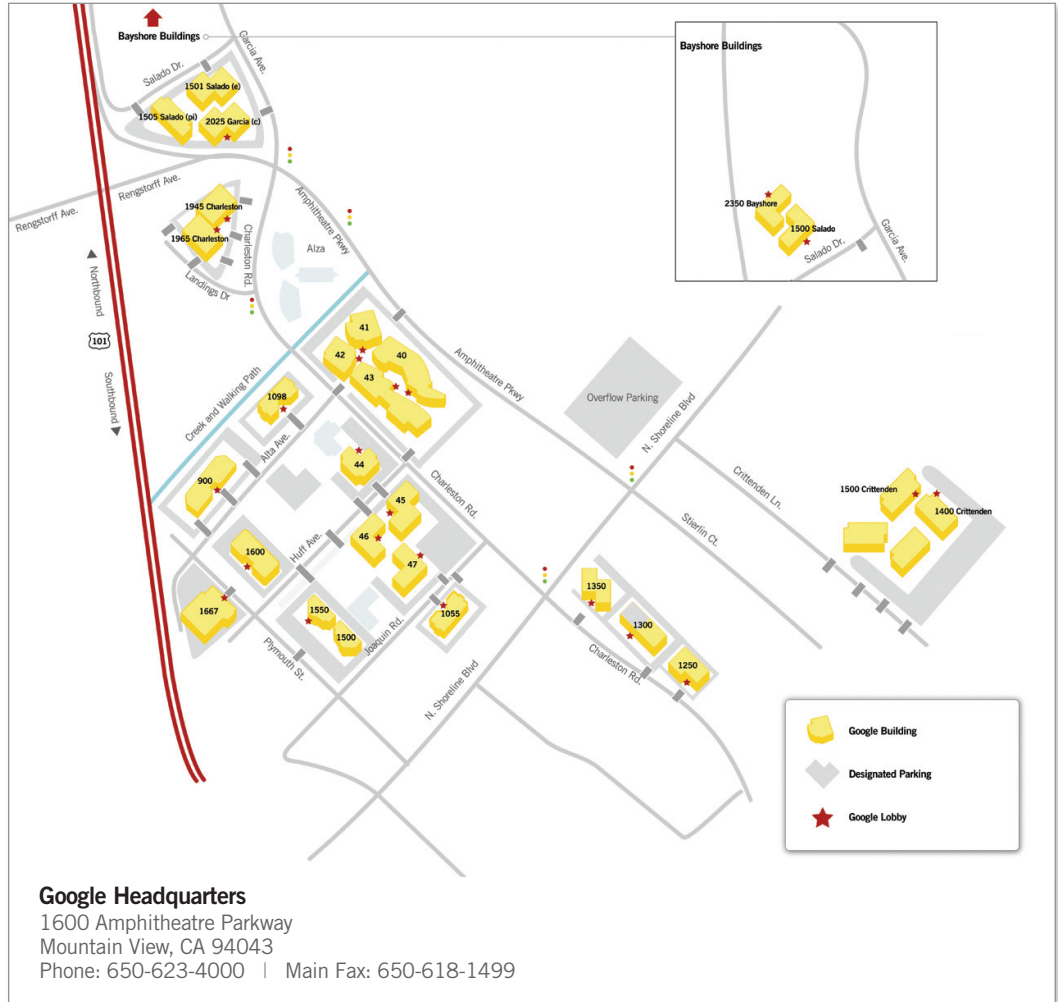

1505 Salado Drive  
Building pi

1501 Salado Drive  
Building e

1500 Salado Drive  
Building SAL 3

900 Alta Avenue  
Building 900

1098 Alta Avenue  
Building 1098

1500 Plymouth Street  
Building 1500

1550 Plymouth Street  
Building 1550

1600 Plymouth Street  
Building 1600

1667 Plymouth Street  
Building 1667

2350 Bayshore  
Building 2350

1400 Crittendon Lane  
Building CL4

1500 Crittendon Lane  
Building CL5

1055 Joaquin Road  
Building 1055

## How to get to 1600 Amphitheatre Parkway

### Driving Directions from the North

Take 101 South  
Exit Rengstorff Ave.  
Turn Right onto Rengstorff from the off-ramp  
Turn Right onto Charleston