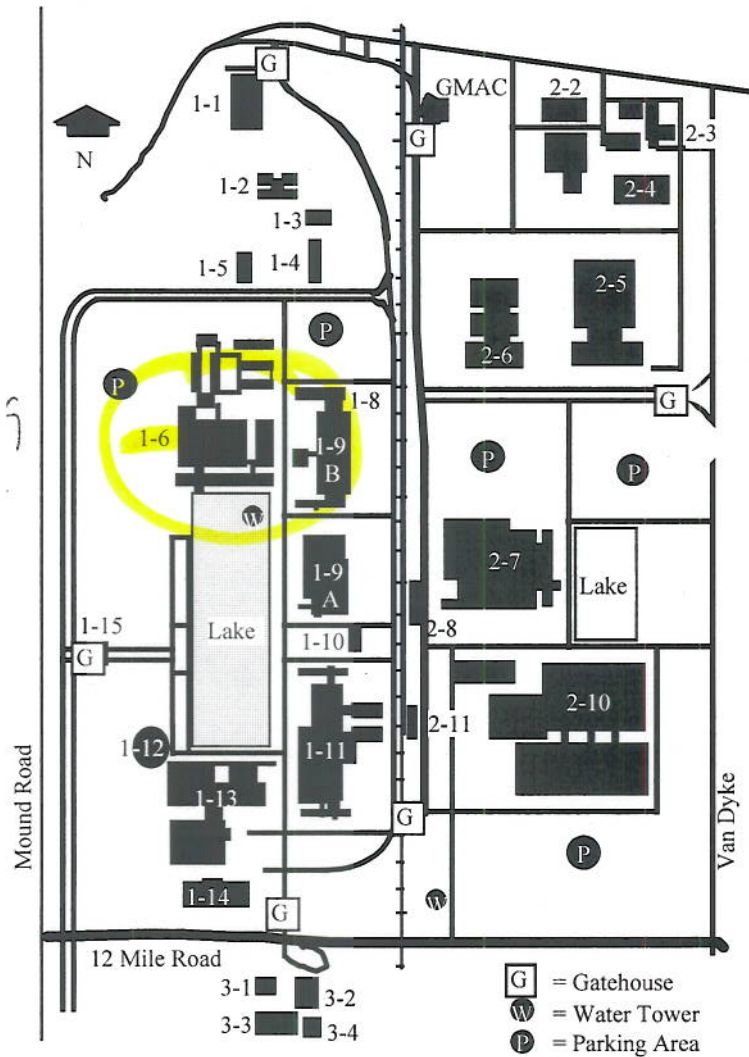

# GM Technical Center Site Map

- 1-1 TCFO Admin. & Site Operations
- 1-2 R&D Chemical Engineering Lab.
- 1-3 Research Safety, Health & Environment Bldg.
- 1-4 Engineering Lab North (Delphi "1")
- 1-5 Thermal/HVAC Wind Tunnel
- 1-6 R&D Center Bldg.
- 1-8 NAO Headquarters
- 1-9 Manufacturing Center Bldgs. "A" and "B"
- 1-10 Central Restaurant
- 1-11 Engineering Center Bldg.
- 1-12 Design Center Auditorium
- 1-13 Design Center Bldg.
- 1-14 Aerodynamics Lab.
- 1-15 Main Gate House
- 2-2 7000 Bldg – LAD
- 2-3 Education & Training Center
- 2-4 Service Technology
- 2-5 Chevrolet Central Office
- 2-6 Cadillac Headquarters
- 2-7 GM Powertrain Bldg.
- 2-8 Emission Bldg.
- 2-10 Mid-size Car Division
- 2-11 Environmental Operations
- 3-1 Parts Fabrication
- 3-2 Knowledge Center
- 3-3 TCFO Environmental Solid Waste
- 3-4 TCFO Central Mail