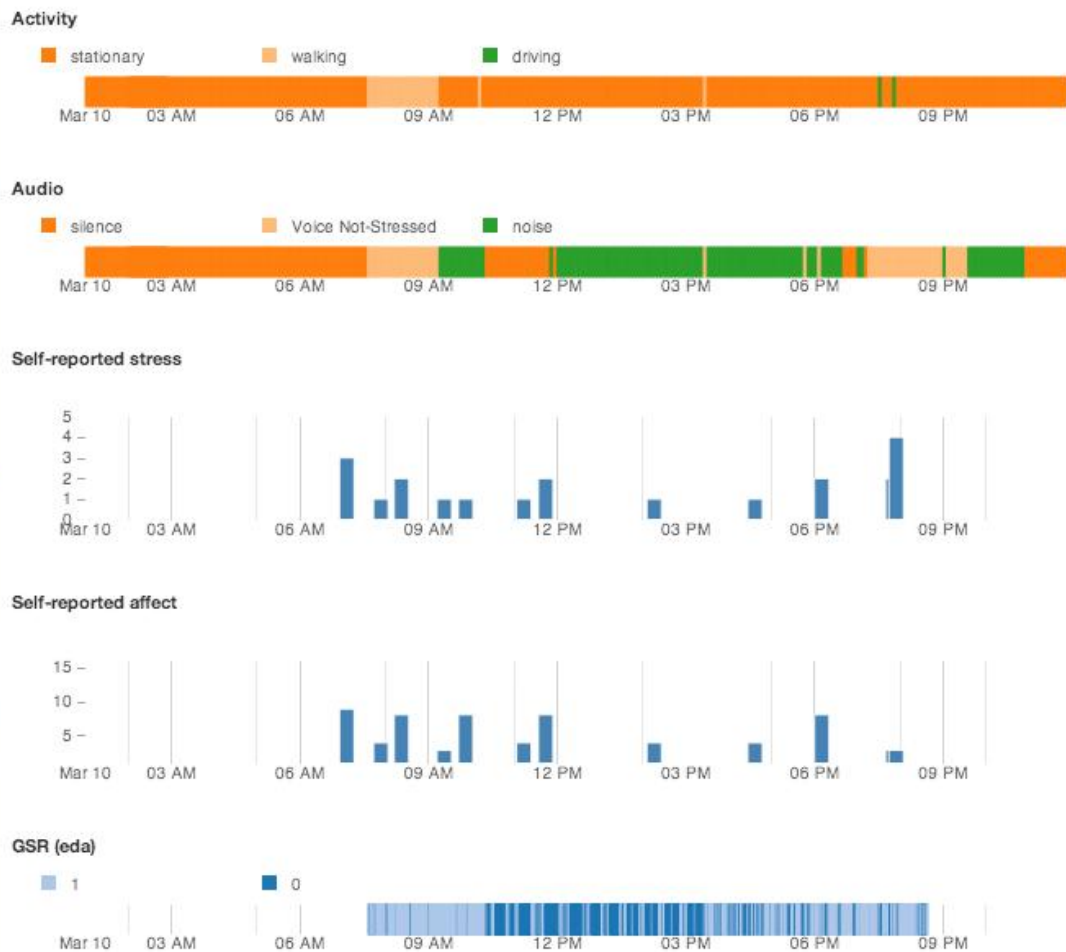

Designing and Analyzing Societal Networks

stress is ubiquitous

most of us know and feel stress

UID 2 (study day 2)

Alone Together?

Calibrated peer assessment

Similar process also used in Mathematical Thinking, Programming Python, Listening to World Music, Fantasy and Science Fiction, Sociology, Social network analysis