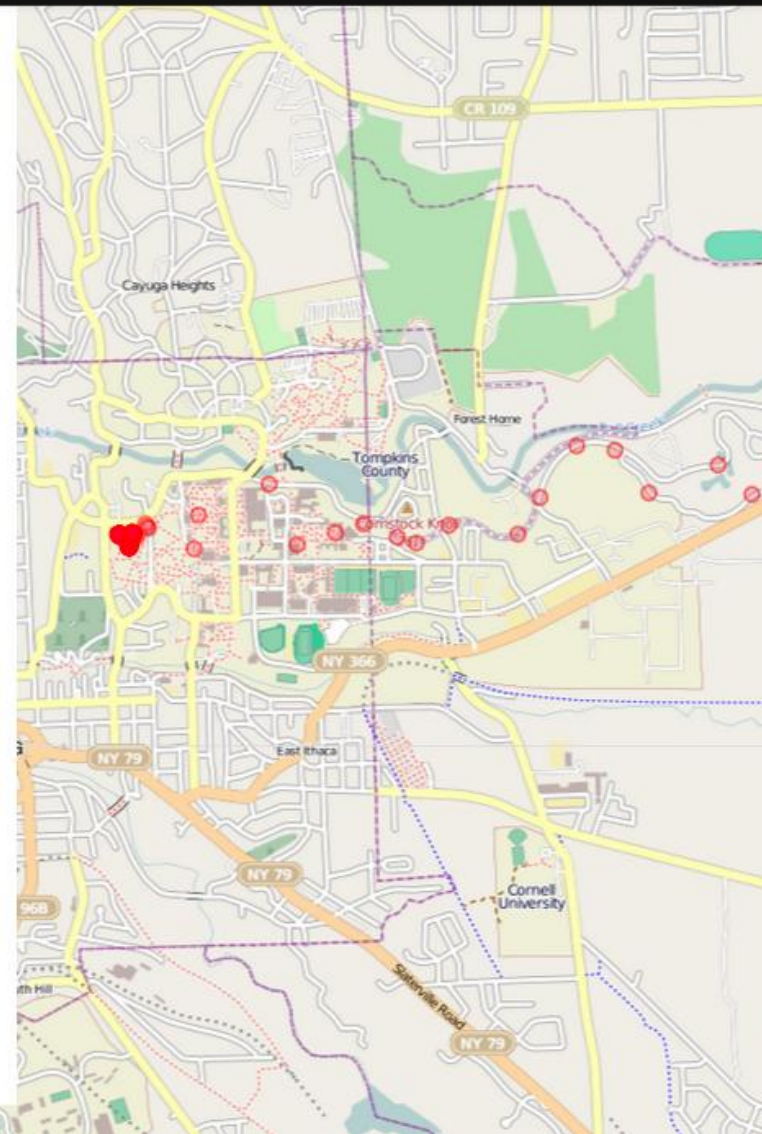

Designing and Analyzing Societal Networks

stress is ubiquitous

most of us know and feel stress

UID 2 (study day 2)

Alone Together?

Calibrated peer assessment

Similar process also used in Mathematical Thinking, Programming Python, Listening to World Music, Fantasy and Science Fiction, Sociology, Social network analysis